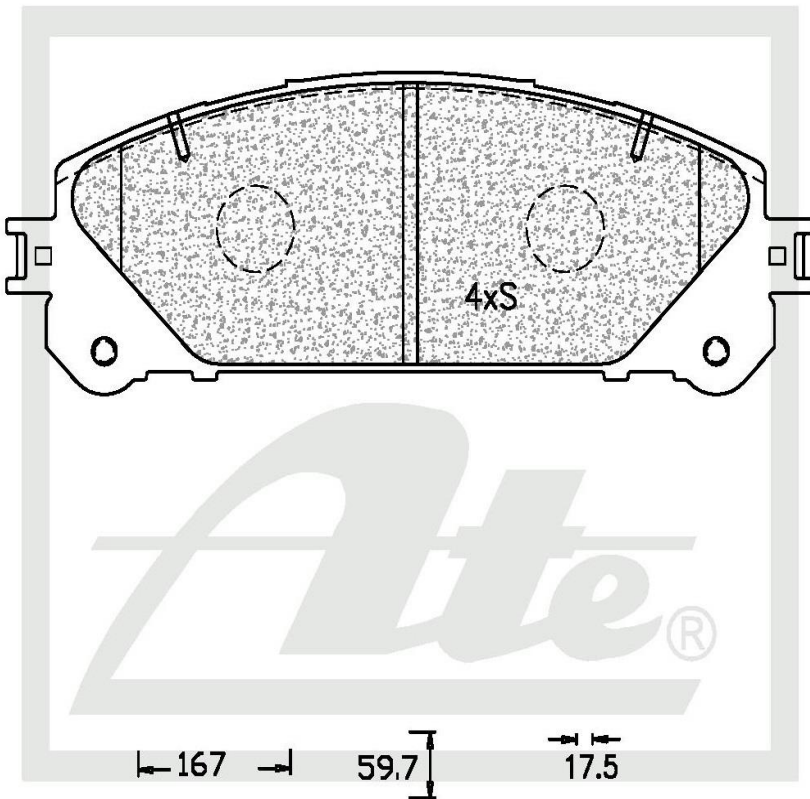

TECHNICAL BULLETIN
28NOVEMBER 2019

ATE1355

(ATE and Teves are registered trademarks of Continental Teves AG & Co oHG and/or its affiliates in Frankfurt Germany and other Countries)

NEW PART NUMBER UPDATE

Drawing

Details of New Part

BRAKE PAD - FRONT

Brake Pad Sizes:

Length - 167mm

Height - 59.7mm

Thickness - 17.5mm

Box Dimensions

Weight - 1998g

L - 218.04mm

H - 89.2mm

W - 116.63mm

Barcode

ATE1355

Vehicle Applications

Fr. Position Rr.

LEXUS NX (_Z1_), 200t, 300, 300h, 2014-;
LEXUS RX (_L1_,_L2_), 350, 450h, 2008-;
TOYOTA RAV 4 IV (_A4_), 2.0, 2.2, 2.5, 2012-;
TOYOTA RAV 4 V (_A5_), 2.0, 2019-

CALL NOW TO ORDER YOUR STOCK !!!

(011) 898 1800

Picture(s) of vehicle(s) that this part is suitable for:

"Single Minded about YOUR Safety"